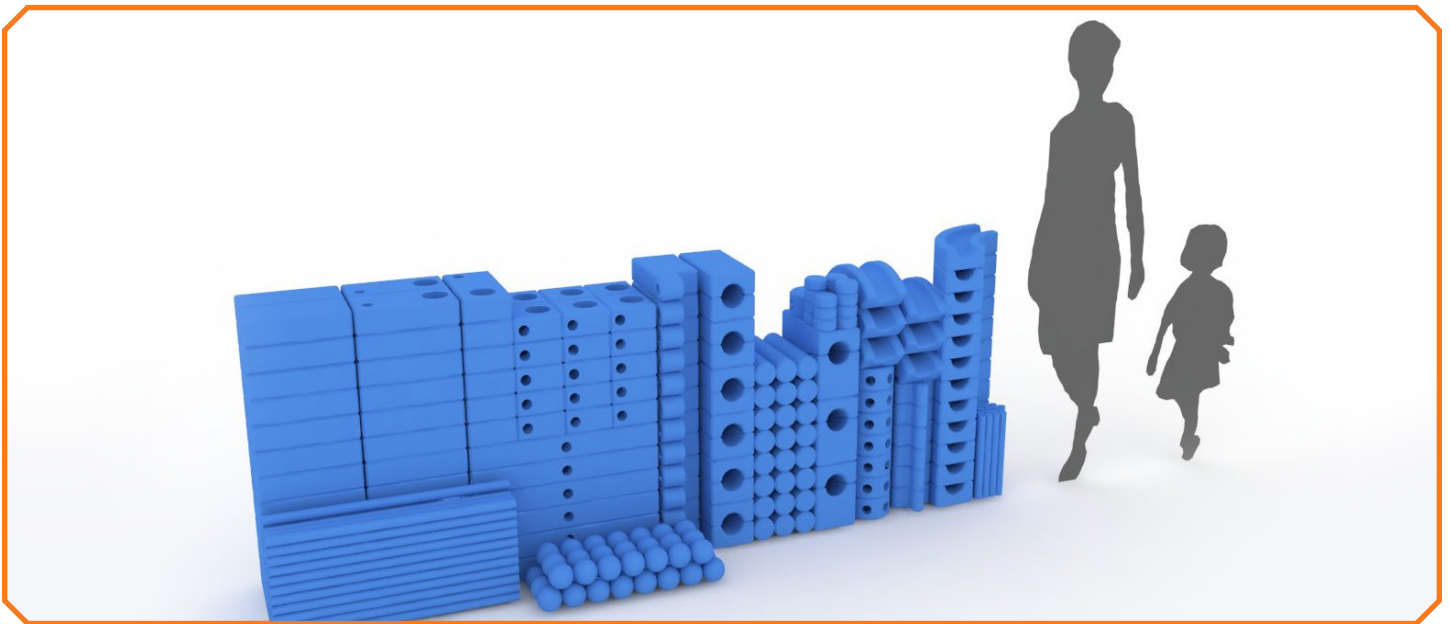

imagination playground medium blocks™

Imagination Playground Medium Blocks™ is a kit of parts suitable for use in a classroom setting and a variety of indoor and outdoor sites that provide children the opportunity to engage in open-ended, free play. The set of Imagination Playground Blocks consists of 15 different shapes, and are available in a vibrant shade of blue. Imagination Playground is made out of waterproof foam, the blocks are resistant to mold, mildew, corrosion, and microorganisms. Introducing breakthrough technologies, these highly durable parts can be recycled if desired; please contact Imagination Playground for more details. Lightweight durable bags sold separately.

For more information, please visit www.imaginationplayground.com

- recommended age group:** Toddler and up
- minimum play area:** 225 sq. ft.
- overall dimensions:** Approximately 9' 3" L x 3' 2" D x 2' 1" H (as displayed in rendering)
- weight:** Approximately 90 lbs. (total set)
- site condition:** For use in indoor or outdoor settings. Adult supervision required at all times; 15 – 20 children to play at one time or 15 – 20 blocks per child.
- set includes:**
- 222 Recyclable blue foam Imagination Playground Blocks
 - 45 Noodles
 - 33 Play balls
- training + orientation:**
- 1 User's manual
 - Online Play Associates training session
- contact:**
- By phone: 1.678.604.7466
 - By email: contactus@imaginationplayground.org
- storage bags sold separately:**

The lightweight bags are made of tough, rubberized canvas, and are suitable for supervised sites, such as community centers, child care and school settings. Each bag holds approximately 100 blocks. Because of the two wheels on one side, each bag can easily be moved by one person.