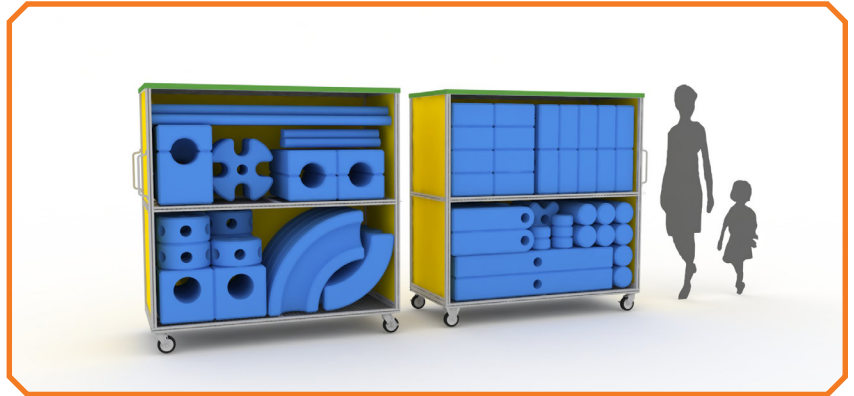

## imagination playground big blocks in five bags™

Imagination Playground Big Blocks in Five Bags™ is a kit of parts suitable for use in a variety of indoor and outdoor sites. It offers a cost-effective means to provide children opportunities to engage in open-ended, free play. The set includes Imagination Playground Big Blocks™ and five storage bags. The lightweight bags are made of tough, rubberized canvas, and are suitable for supervised sites, such as community centers, child care and school settings. Each bag holds approximately 25 blocks. Because of the two wheels on one side, each bag can easily be moved by one person.

## imagination playground big blocks in a cart™

Imagination Playground Big Blocks in a Cart™ is a kit of parts suitable for use in a variety of indoor and outdoor sites. It offers a cost-effective means to provide children opportunities to engage in open-ended, free play. The set includes Imagination Playground Big Blocks™ and two storage carts on wheels. The storage units of the “In a Cart” model can be wheeled through a standard-sized door, and are suitable for supervised sites, such as community centers, child care and school settings. A fitted cover is available for purchase separately.

## imagination playground big blocks in a box™

Imagination Playground Big Blocks in a Box™ is a kit of parts suitable for a variety of outdoor and indoor sites. It offers a cost-effective means to provide children with opportunities to engage in open-ended, free play. The set includes Imagination Playground Big Blocks™ and a storage unit on wheels. The “In a Box” model can be wheeled indoors and outdoors, and is suitable for supervised sites, such as community centers, child care and school settings. The two-part container can be used as open shelving or as closed storage. A fitted cover is available for purchase separately.